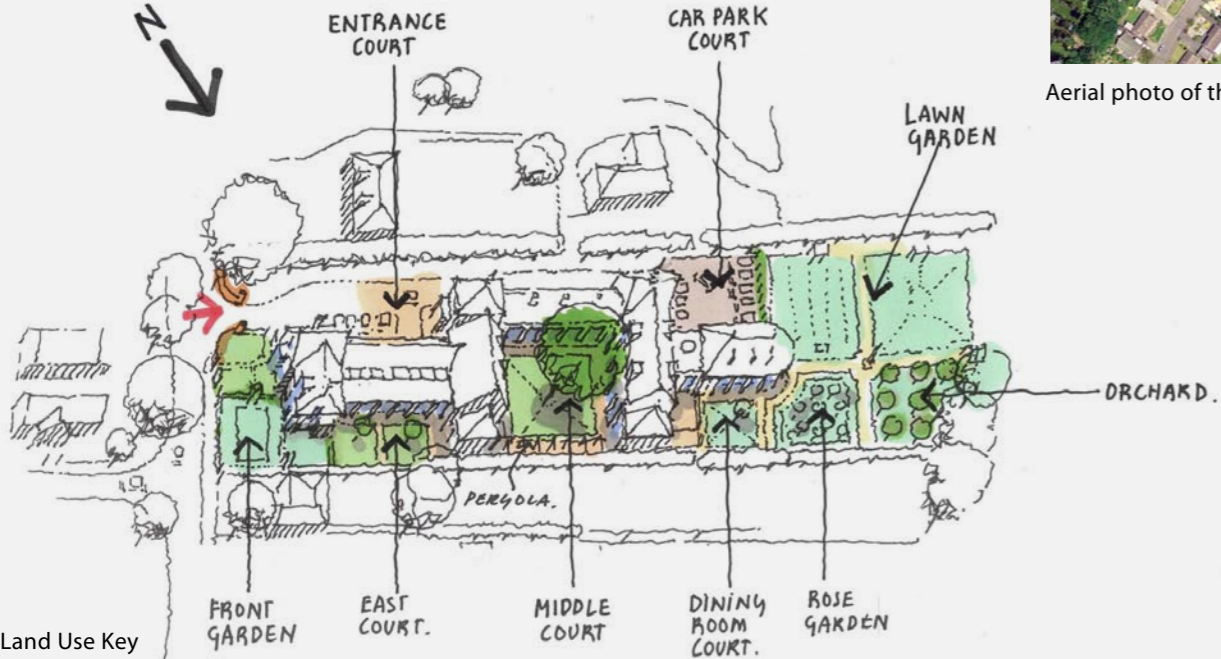

Feasibility Study for a Care Home in Christchurch, Dorset

The design proposal is for a cluster of buildings arranged around courtyards and gardens to create a small enclave or village, with a varied roofscape. The sequence of garden rooms and courtyards of varied character run along the length of the site.

Aerial photo of the site

Site Plan